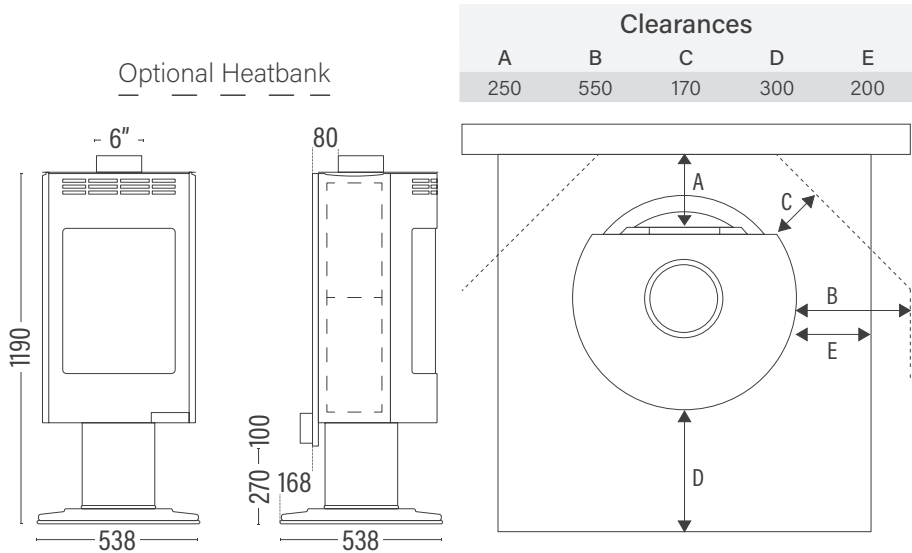

National Certificate of Compliance No; H794/1214

|                            |                  |
|----------------------------|------------------|
| Heating capacity           | 240sqm           |
| Efficiency                 | Aus 67% / Eu 82% |
| Emissions                  | 0.8g             |
| Wood usage                 | 1.8kg/hr         |
| Weight                     | 110 kg           |
| H/W/D                      | 1190/538/538     |
| Heat bank                  | optional 20kg    |
| Ember retention with HB    | 7 hr+            |
| Ember retention without HB | 6 hr+            |