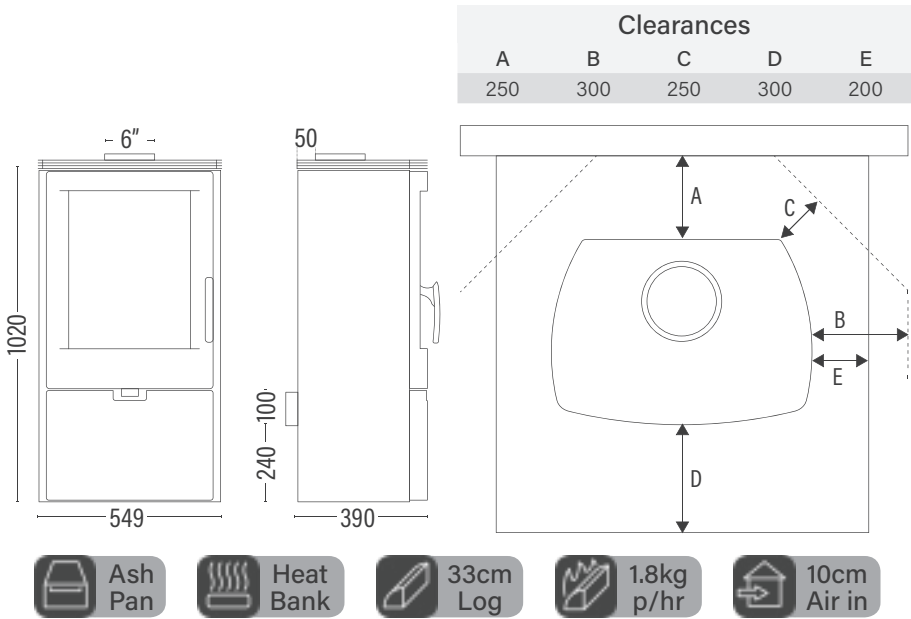

Heating capacity	240sqm
Efficiency	Aus 72% / Eu 82%
Emissions	1.3g
Wood usage	1.8kg/hr
Weight	110 kg
Heat bank	Optional 10kg refractory \$200
Ember retention with HB	5 hr+
Ember retention without HB	6 hr+
Wood consumption rating	8/10