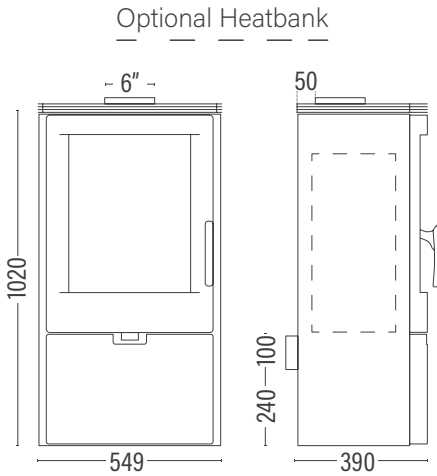

National Certificate of Compliance No; H811/1214

Heating capacity	240sqm
Efficiency	Aus 72% / Eu 82%
Emissions	1.3g
Wood usage	1.8kg/hr
Weight	110 kg
H/W/D	1020/549/390
Heat bank	Optional 10kg
Ember retention with HB	6 hr+
Ember retention without HB	5 hr+