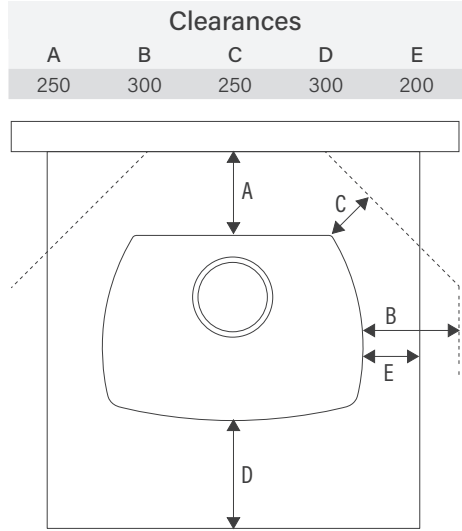

National Certificate of Compliance No; H811/1214

Heating capacity	240sqm
Efficiency	Aus 72% / Eu 82%
Emissions	1.3g
Wood usage	1.8kg/hr
Weight	110 kg
H/W/D	1020/549/390
Heat bank	Optional 10kg
Ember retention with HB	6 hr+
Ember retention without HB	5 hr+