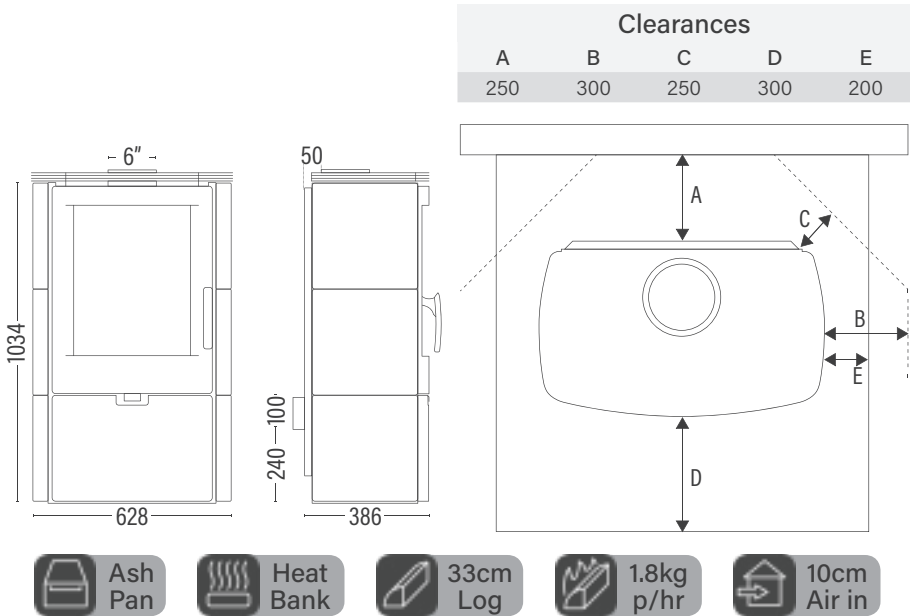

Heating capacity	240sqm
Efficiency	Aus 73% / Eu 82%
Emissions	1.3g
Wood usage	1.8kg/hr
Weight	136 kg
Heat bank	optional 10kg refractory \$200
Ceramic Tile Heatbank	Fitted
Wood consumption rating	9/10

eurofireplaces