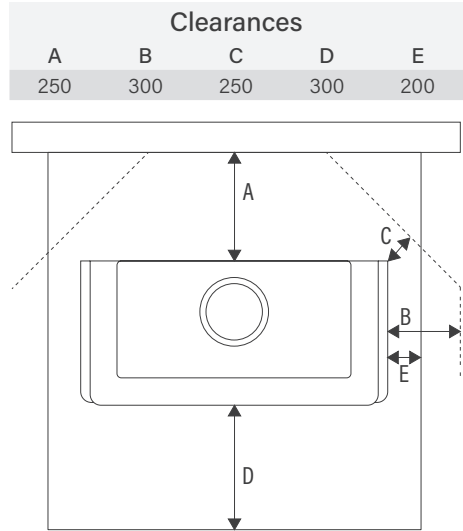

National Certificate of Compliance No; H806/1214

Heating capacity	240sqm
Efficiency	Aus 73% / Eu 82%
Emissions	1.3g
Wood usage	1.8kg/hr
Weight	137 kg
H/W/D	1046/780/371
Ceramic Tile Heatbank	Fitted
Ember Retention	6hr+

Optional Heatbank

euro fireplaces

eurofireplaces.com.au
1300 733 705 info@eurofireplaces.com.au

BRUNNER

THORMA

HAAS + SOHN