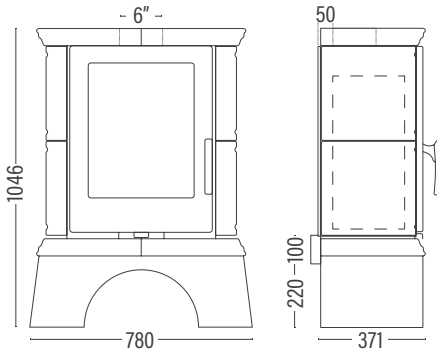

National Certificate of Compliance No; H806/1214

Heating capacity	240sqm
Efficiency	Aus 73% / Eu 82%
Emissions	1.3g
Wood usage	1.8kg/hr
Weight	137 kg
H/W/D	1046/780/371
Ceramic Tile Heatbank	Fitted
Ember Retention	6hr+

Optional Heatbank

euro fireplaces

eurofireplaces.com.au
1300 733 705 info@eurofireplaces.com.au

BRUNNER

THORMA

HAAS + SOHN