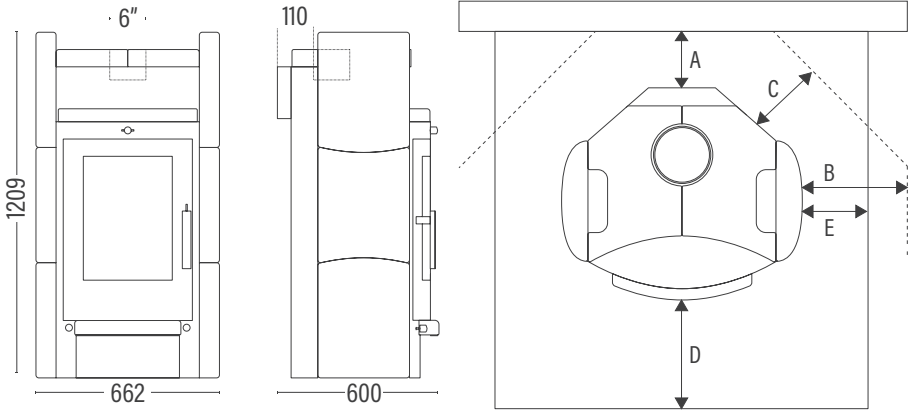

National Certificate of Compliance No; H1026/0217

Heating capacity	280sqm
Efficiency	Aus 70% / Eu 81%
Emissions	1.5g
Wood usage	2kg/hr
Weight	309kg
H/W/D	1209/662/600
Soapstone heat bank	Fitted 200kg
Ember retention	9 hr+
HB retention	10 hr+

Clearances

A	B	C	D	E
325	600	325	450	100

euro fireplaces

eurofireplaces.com.au
1300 733 705 info@eurofireplaces.com.au

BRUNNER

THORMA

HAAS + SOHN