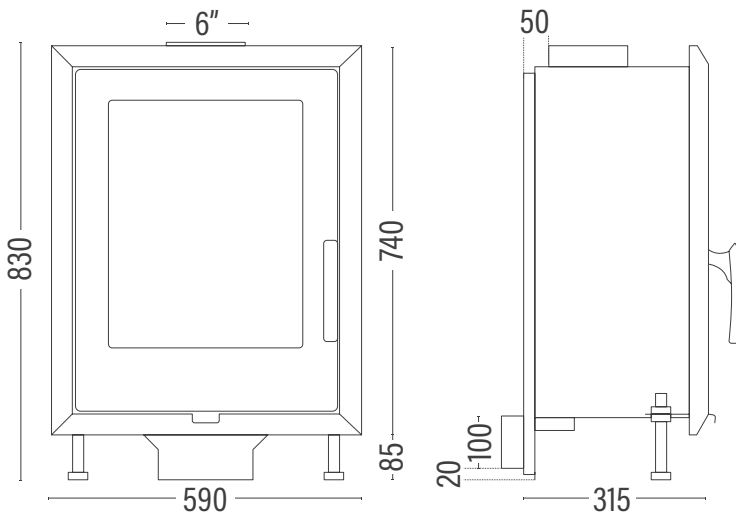

National Certificate of Compliance No; H1002/0916

Heating capacity	240sqm
Efficiency	Aus 73% / Eu 82%
Emissions	0.4g
Wood usage	1.8kg/hr
Weight	75 kg
H/W/D	830/662/315
Ember retention	6 hr+

For installation options and methods see out Insert Installation Guide

Hearth	
Width	Depth
662	300

euro fireplaces

eurofireplaces.com.au
1300 733 705 info@eurofireplaces.com.au

BRUNNER

THORMA

HAAS + SOHN