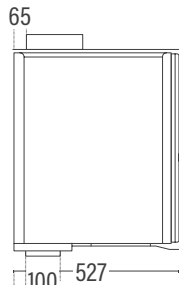

National Certificate of Compliance No; H1032/0317

Heating capacity	280sqm
Efficiency	Aus 61% / Eu 76%
Emissions	1.4g
Wood usage	2kg/hr
Weight	158 kg
H(box/pedestal)/W/D	(915/870)/770/527
Ember retention	8 hr+

Clearances

Back	Side	Corner	Front	Side H
250	500	270	600	110

euro fireplaces

eurofireplaces.com.au
1300 733 705 info@eurofireplaces.com.au

BRUNNER

THORMA

HAAS + SOHN