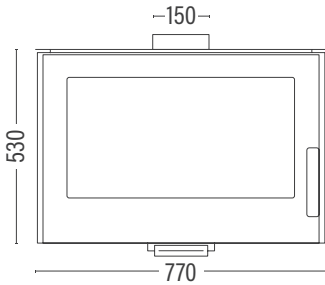

National Certificate of Compliance No; H1032/0317

Heating capacity	280sqm
Efficiency	Aus 61% / Eu 76%
Emissions	1.4g
Wood usage	2kg/hr
Weight	158 kg
H(box/pedestal)/W/D	(915/870)/770/527
Ember retention	8 hr+

Clearances

Back	Side	Corner	Front	Side H
250	500	270	600	110

euro fireplaces

eurofireplaces.com.au
1300 733 705 info@eurofireplaces.com.au

BRUNNER

THORMA

HAAS + SOHN