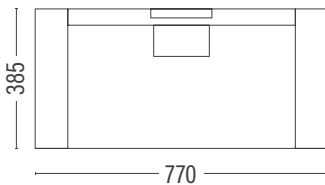

National Certificate of Compliance No; H1032/0317

Heating capacity	280sqm
Efficiency	Aus 61% / Eu 76%
Emissions	1.4g
Wood usage	2kg/hr
Weight	158 kg
H(box/pedestal)/W/D	(915/870)/770/527
Ember retention	8 hr+

Clearances

Back	Side	Corner	Front	Side H
250	500	270	600	110

euro fireplaces

eurofireplaces.com.au
1300 733 705 info@eurofireplaces.com.au

BRUNNER

THORMA

HAAS + SOHN