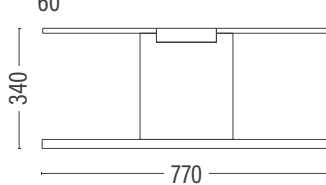

National Certificate of Compliance No; H1032/0317

Heating capacity	280sqm
Efficiency	Aus 61% / Eu 76%
Emissions	1.4g
Wood usage	2kg/hr
Weight	158 kg
H(box/pedestal)/W/D	(915/870)/770/527
Ember retention	8 hr+

Clearances

Back	Side	Corner	Front	Side H
250	500	270	600	110

euro fireplaces

eurofireplaces.com.au
1300 733 705 info@eurofireplaces.com.au

BRUNNER

THORMA

HAAS + SOHN