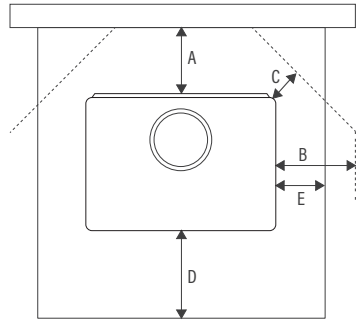

National Certificate of Compliance No; H1032/0317

Heating capacity	280sqm
Efficiency	Aus 61% / Eu 76%
Emissions	1.4g
Wood usage	2kg/hr
Weight	158 kg
H(box/pedestal)/W/D	(915/870)/770/527
Ember retention	8 hr+

Clearances

Back	Side	Corner	Front	Side H
250	500	270	600	110

euro fireplaces

eurofireplaces.com.au
1300 733 705 info@eurofireplaces.com.au

BRUNNER

THORMA

HAAS + SOHN