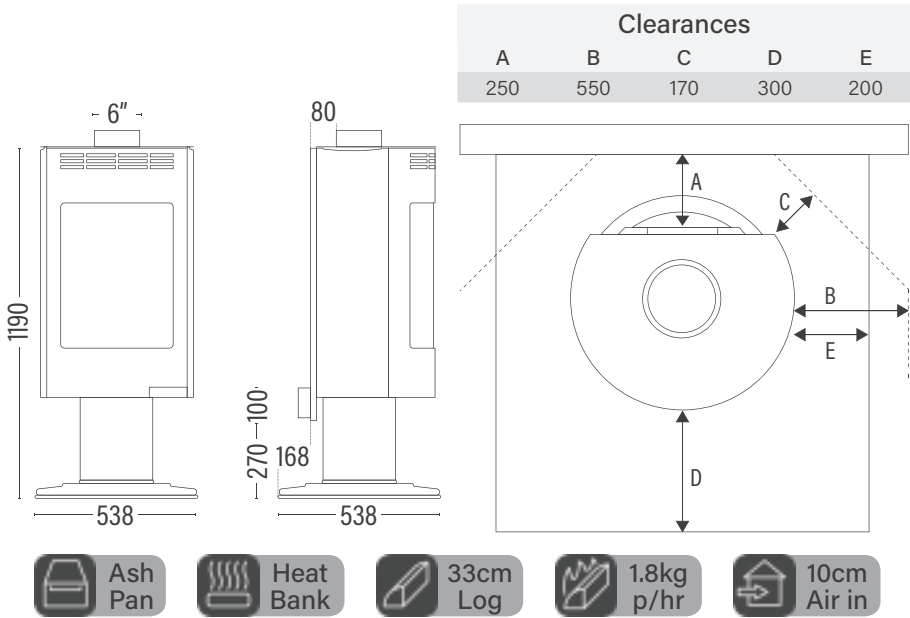

Heating capacity	240sqm
Efficiency	Aus 67% / Eu 82%
Emissions	0.8g
Wood usage	1.8kg/hr
Weight	110 kg
Heat bank	optional 20kg refractory \$330
Ember retention with HB	7 hr+
Ember retention without HB	6 hr+
Wood consumption rating	8/10