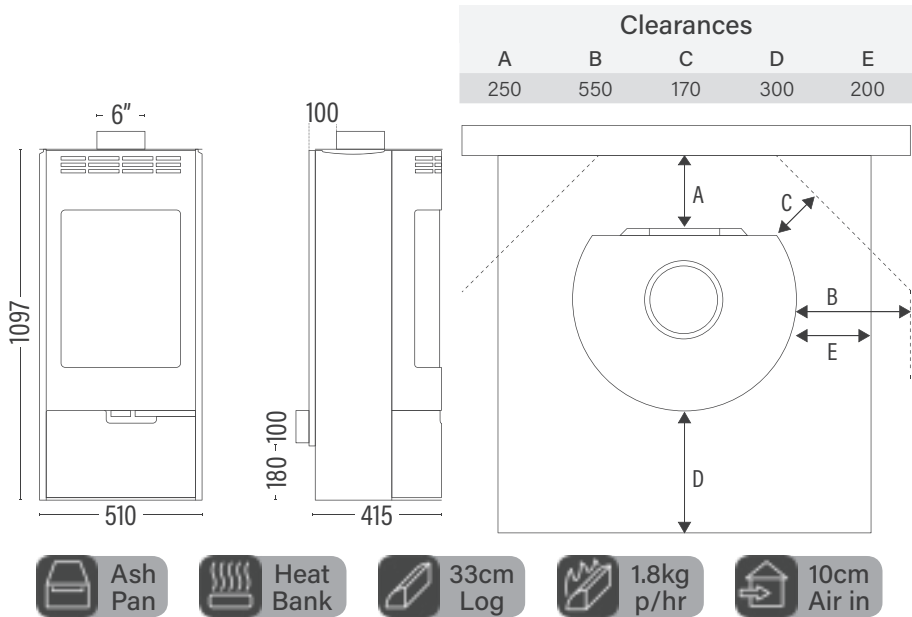

Heating capacity	240sqm
Efficiency	Aus 67% / Eu 82%
Emissions	0.8g
Wood usage	1.8kg/hr
Weight	110 kg
Heat bank	optional 20kg refractory \$330
Ember retention with HB	7 hr+
Ember retention without HB	6 hr+
Wood consumption rating	8/10