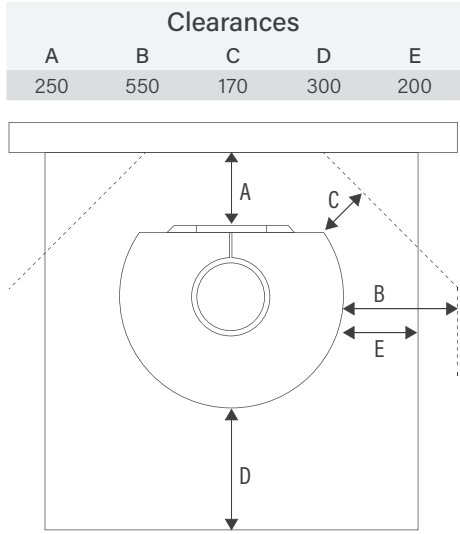

Heating capacity	240sqm
Efficiency	Aus 67% / Eu 82%
Emissions	0.8g
Wood usage	1.8kg/hr
Weight	242 kg
Heat bank	Natural Soapstone
Ember retention with HB	8 hr+
Wood consumption rating	10/10

eurofireplaces