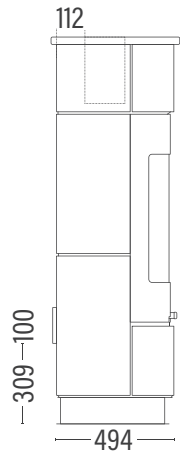

Heating capacity	240sqm
Efficiency	Aus 67% / Eu 82%
Emissions	0.8g
Wood usage	1.8kg/hr
Weight	242 kg
Heat bank	Natural Soapstone
Ember retention with HB	8 hr+
Wood consumption rating	10/10

eurofireplaces