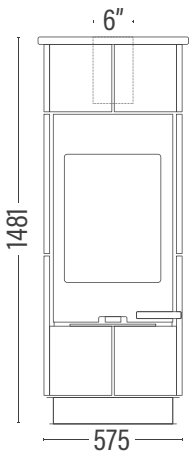

Heating capacity	240sqm
Efficiency	Aus 67% / Eu 82%
Emissions	0.8g
Wood usage	1.8kg/hr
Weight	242 kg
Heat bank	Natural Soapstone
Ember retention with HB	8 hr+
Wood consumption rating	10/10

eurofireplaces