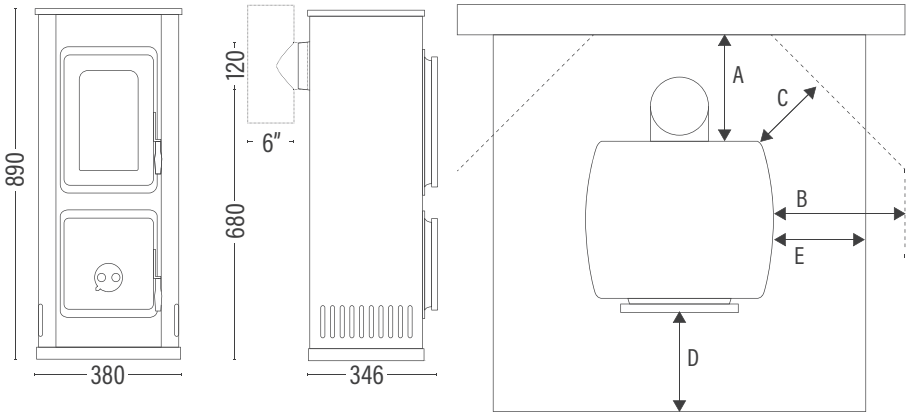

Heating capacity	120sqm
Efficiency	Aus 64% / Eu 79%
Emissions	1.4g
Wood usage	1.3kg/hr
Weight	70 kg
Ember retention	6 hr
Wood consumption rating	8/10

Clearances				
A	B	C	D	E
425*	540	475	300	200

* including 200mm flue junction