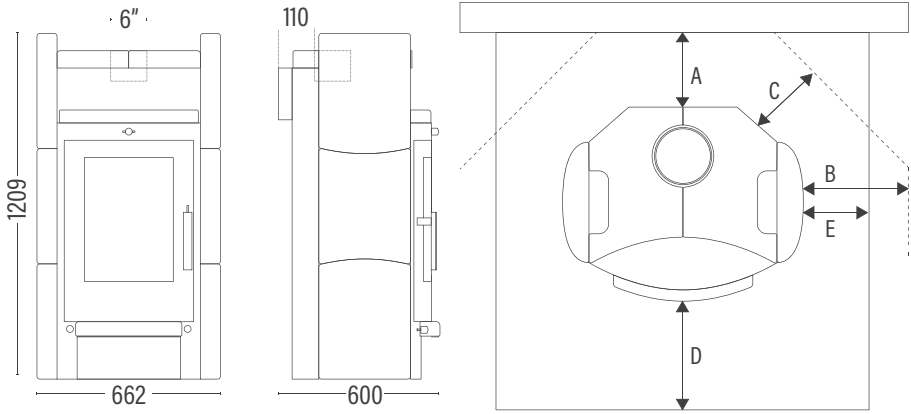

Clearances				
A	B	C	D	E
325	600	325	450	100

-  Ash Pan
-  Riddle Grate
-  Heat Bank
-  33cm Log
-  2kg p/hr

eurofireplaces

eurofireplaces.com.au
1300 733 705 info@eurofireplaces.com.au

BRUNNER

THORMA

HAAS + SOHN