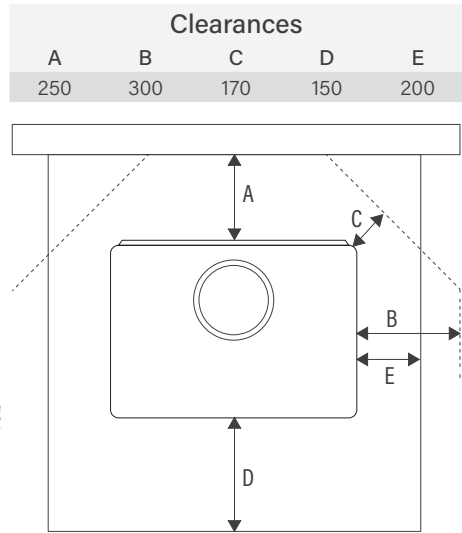

Heating capacity	190sqm
Efficiency	Eu 90%
Flue Outlet	80mm Outlet --> 4" Flue
Fresh Air Intake	57mm
Emissions	0.2g
Weight	91 kg
H/W/D	967/498/525

euro fireplaces

eurofireplaces.com.au  
1300 733 705 info@eurofireplaces.com.au