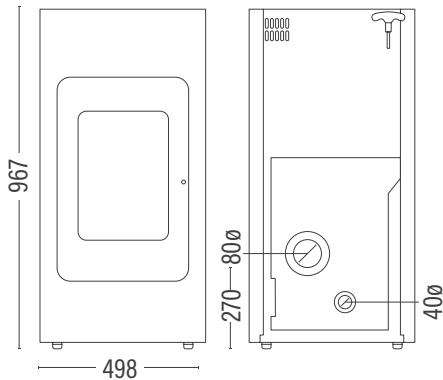

Heating capacity	190sqm
Efficiency	Eu 90%
Flue Outlet	80mm Outlet --> 4" Flue
Fresh Air Intake	57mm
Emissions	0.2g
Weight	91 kg
H/W/D	967/498/525

euro fireplaces

eurofireplaces.com.au  
1300 733 705 info@eurofireplaces.com.au