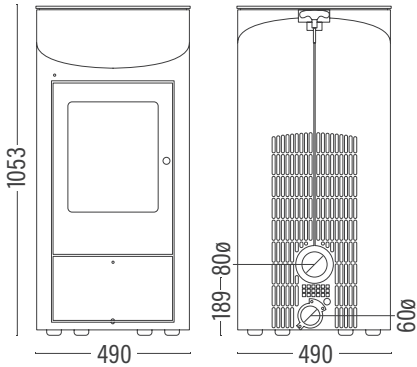

Heating capacity	190sqm
Efficiency	Eu 90%
Flue Outlet	80mm Outlet --> 4" Flue
Fresh Air Intake	57mm
Emissions	0.2g
Weight	126 kg
H/W/D	1053/490/490

euro fireplaces

eurofireplaces.com.au
1300 733 705 info@eurofireplaces.com.au