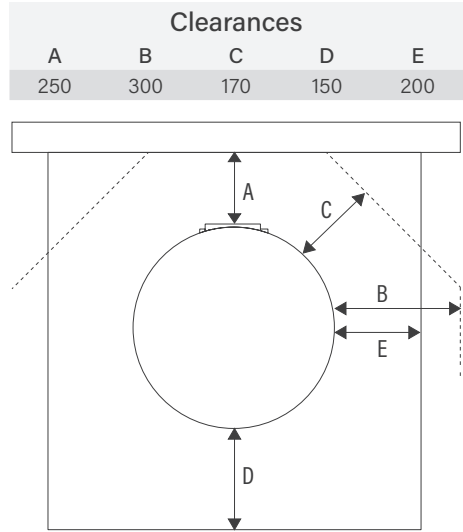

Heating capacity	190sqm
Efficiency	Eu 90%
Flue Outlet	80mm Outlet --> 4" Flue
Fresh Air Intake	57mm
Emissions	0.2g
Weight	126 kg
H/W/D	1053/490/490

euro fireplaces

eurofireplaces.com.au
1300 733 705 info@eurofireplaces.com.au